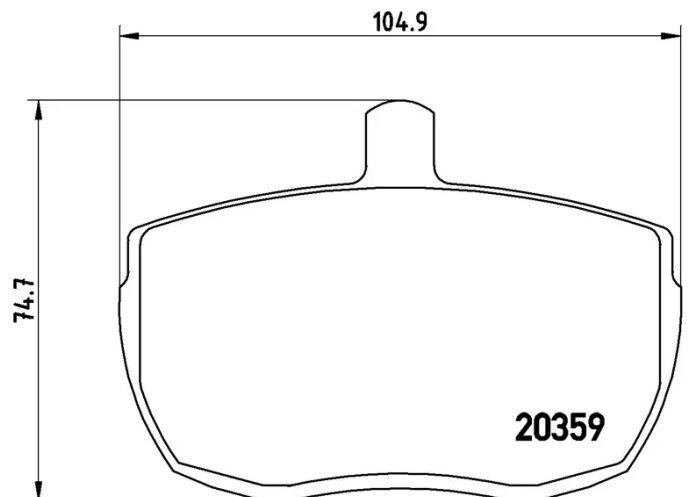

### Technical specifications

EAN code <b>8020584059111</b>	Axle <b>Front</b>	Thickness <b>18 mm</b>
Width <b>105 mm</b>	Height <b>75 mm</b>	Braking system <b>Lockheed</b>
Wear indicator <b>Without</b>	WVA number <b>20359</b>	Accessories <b>With accessories With anti-squeal shim</b>