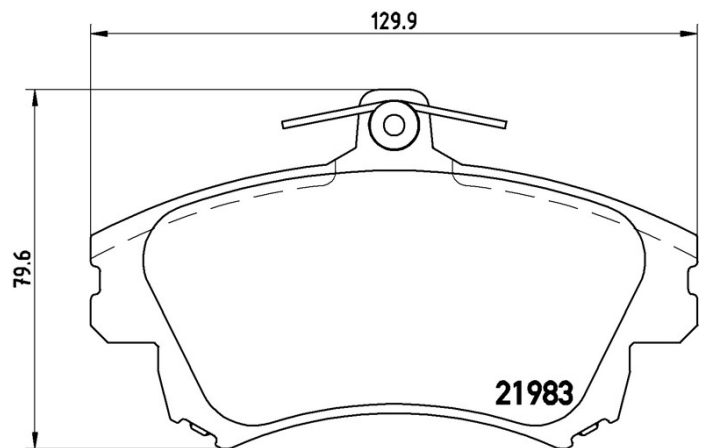

BRAKE PAD

P 54 036

The P 54 036 brake pad is synonymous with reliability

The Brembo brake pad guarantees ultimate safety when braking thanks to the use of more than 100 different compounds, designed according to the type of vehicle and use. Stopping distances reduced to a minimum, maximum driving comfort and silent operation are the most important features of Brembo materials. Brembo brake pads are supplied together with an extensive range of accessories and assembly kits for professional-standard installation.

- ✓ OE-equivalent
- ✓ Brembo quality
- ✓ ECE-R90 certificate
- ✓ Safety
- ✓ Performance
- ✓ Comfort

Technical specifications

EAN code 8020584061299	Axle Front	Thickness 17 mm
Width 130 mm	Height 80 mm	Braking system Lucas
Wear indicator Acoustic	WVA number 21983	Accessories With brake caliper bolts