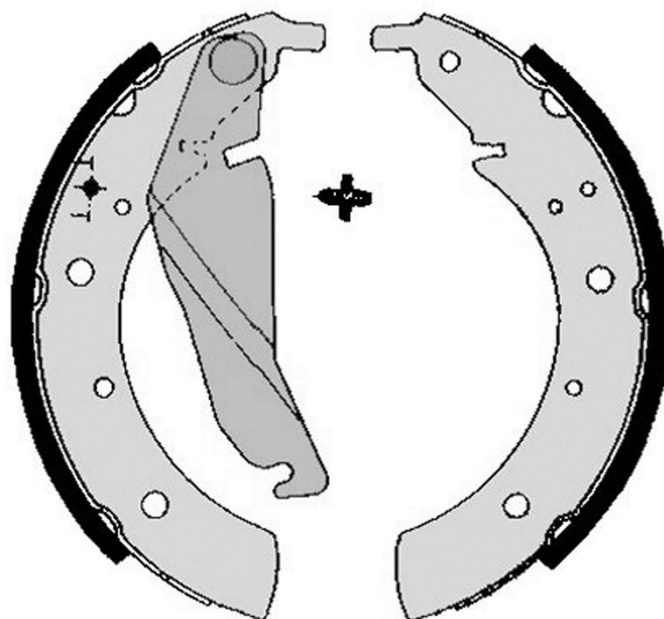

Brake shoe S 06 502

Brake shoe technical data

Axle Rear

Diameter
250 mm

Width
42 mm

Braking system
TRW

Type

Features
With hand brake lever

EANCode

8432509639757

Compatible vehicles

BMW

Model	Type	Kw	Year
5 (E28)	518	66	06/81 09/84
5 (E28)	518 i	75	05/81 12/87
5 (E28)	518 i	77	05/81 12/87
5 (E28)	520 i	92	06/81 12/87
5 (E28)	520 i	95	08/85 12/87
5 (E28)	524 d	63	03/86 12/87
5 (E28)	524 td	85	09/83 12/87
5 (E34)	518 i	85	05/94 08/95
5 (E34)	518 i	83	09/89 04/94

OE Part number