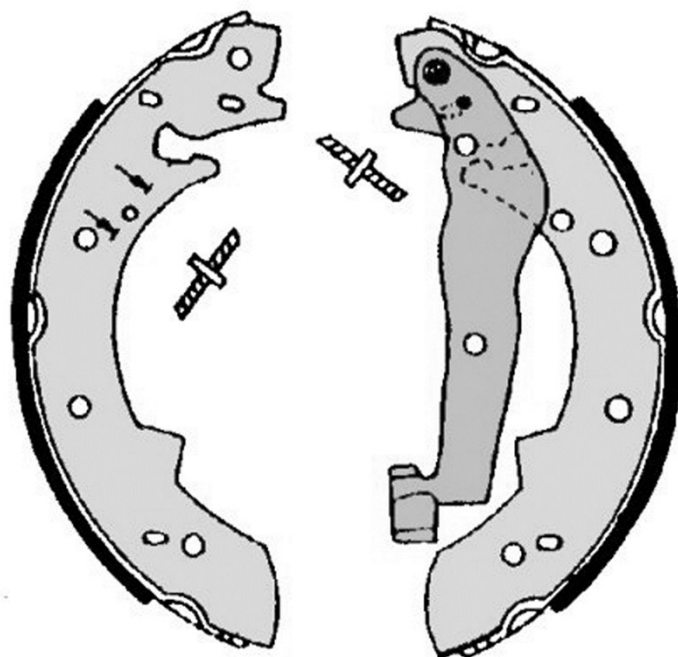

Brake shoe S 06 504

Brake shoe technical data

Axle Rear

Diameter
228,6 mm

Width
41,5 mm

Braking system
TRW

Type

Features
With hand brake lever

EANCode

8432509639771

Compatible vehicles

BMW

Model	Type	Kw	Year
3 (E30)	316	66	09/83 06/88
3 (E30)	316 (Ecotronic)	66	09/83 06/88
3 (E30)	316 i	75	07/88 06/91
3 (E30)	316 i	75	08/87 08/88
3 (E30)	316 i	73	09/87 06/91
3 (E30)	318 i	83	06/87 12/91
3 (E30)	318 i	77	09/82 08/87
3 (E30)	318 i	85	09/87 06/91
3 (E30)	318 i	75	12/84 08/88
3 (E30)	320 i	92	09/82 12/91

3 (E30)	320 i	95	10/86 04/91
3 (E30)	320 i	110	12/85 06/90
3 (E30)	324 d	63	09/85 08/91

OE Part number

Compatible OE codes

BMW	10820M
BMW	34211153901
BMW	34211154385
BMW	34211157302
BMW	34219064270
PEUGEOT	42412M
TALBOT	0017489600
TALBOT	0017489700
TALBOT	0020294300