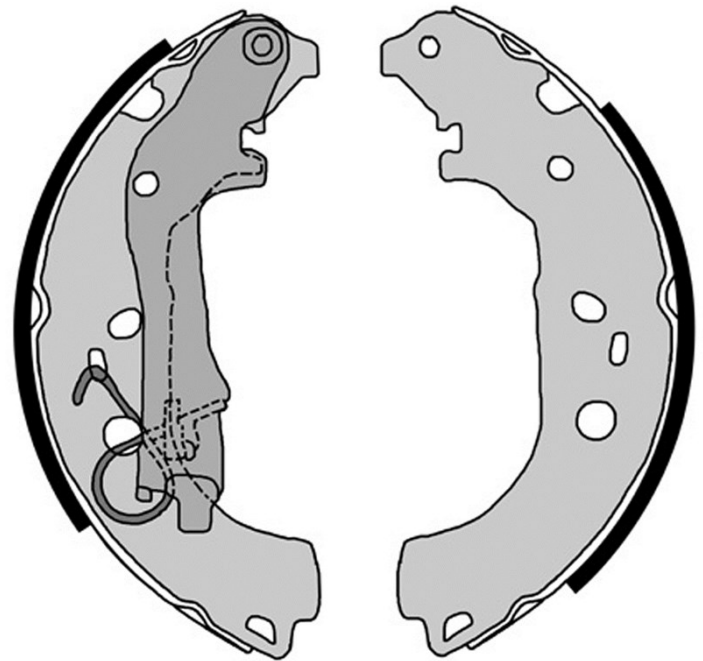

Brake shoe S 23 518

Brake shoe technical data

Diameter
228,6 mm

Width
42 mm

Braking system
AP Lockheed

Hand brake

Compatible vehicles

FIAT

Model	Type	Kw	Year
DOBLO Box Body / Estate (263_)	1.4	88	10/11 -
DOBLO Box Body / Estate (263_)	1.4 Natural Power	88	06/10 -
DOBLO Box Body / Estate (263_)	1.6 D Multijet	66	02/10 -
DOBLO Box Body / Estate (263_)	1.6 D Multijet	77	02/10 -
DOBLO Cargo (223_)	1.2 (223ZXA1A)	48	03/01 -
DOBLO Cargo (223_)	1.3 D Multijet	55	10/05 01/10
DOBLO Cargo (223_)	1.3 JTD 16V	51	05/04 12/06
DOBLO Cargo (223_)	1.3 JTD 16V Multijet	62	08/06 -
DOBLO Cargo (223_)	1.4	57	10/05 -
DOBLO Cargo (223_)	1.6 16V (223ZXD1A)	76	10/01 -