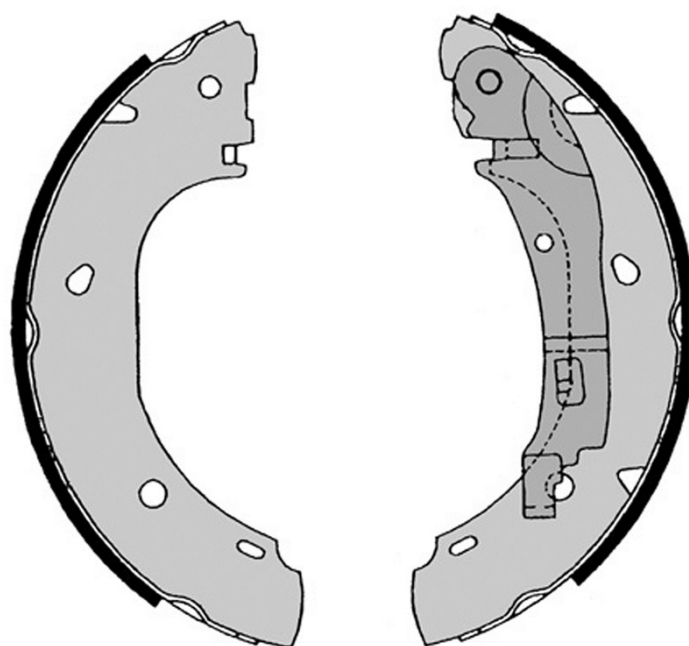

Compatible vehicles

CITROËN

Model	Type	Kw	Year
JUMPER Box (230L) / RELAY Box (230L)	1.9 D	51	02/94 04/02
JUMPER Box (230L) / RELAY Box (230L)	1.9 D	50	07/99 04/02
JUMPER Box (230L) / RELAY Box (230L)	1.9 TD	66	03/94 04/02
JUMPER Box (230L) / RELAY Box (230L)	1.9 TD	68	03/94 04/02
JUMPER Box (230L) / RELAY Box (230L)	2.0	80	03/94 04/02
JUMPER Box (230L) / RELAY Box (230L)	2.0 4x4	80	10/96 01/02
JUMPER Box (230L) / RELAY Box (230L)	2.0 HDI	62	11/01 04/02
JUMPER Box (230L) / RELAY Box (230L)	2.5 D	63	03/94 04/02
JUMPER Box (230L) / RELAY Box (230L)	2.5 D 4x4	63	03/00 04/02
JUMPER Box (230L) / RELAY Box (230L)	2.5 DT 4x4	76	10/96 08/97