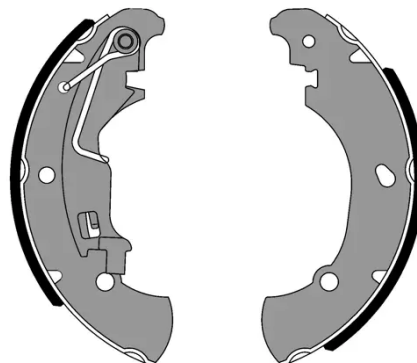

## S 23 528

The S 23 528 brake shoe is synonymous with reliability

Brembo brake shoes of original equipment quality guarantee the safe and reliable performance of your drum braking system. All Brembo brake shoes are accompanied by a ECE-R90 homologation certificate.

### Technical specifications

EAN code  
8432509640555

Rear

Diameter  
203 mm

Width  
38 mm

Braking system  
AP Lockheed

Parking brake lever  
With handbrake lever

COMPATIBLE VEHICLES