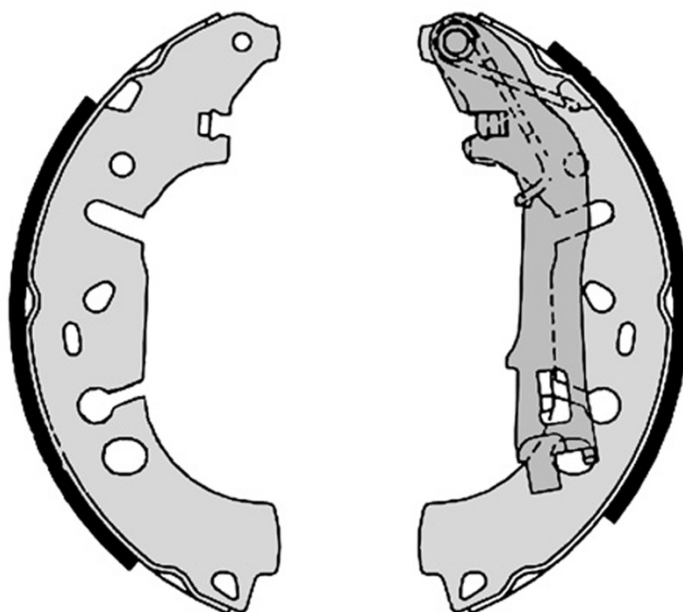

SHOE

S 23 531

The S 23 531 brake shoe is synonymous with reliability

Brembo brake shoes of original equipment quality guarantee the safe and reliable performance of your drum braking system. All Brembo brake shoes are accompanied by a ECE-R90 homologation certificate.

- ✓ OE-equivalent
- ✓ Brembo quality
- ✓ ECE-R90 certificate
- ✓ Safety
- ✓ Durability

Technical specifications

EAN code
8432509640586

Rear

Diameter
229 mm

Width
42 mm

Braking system
AP Lockheed

Parking brake lever
With handbrake lever