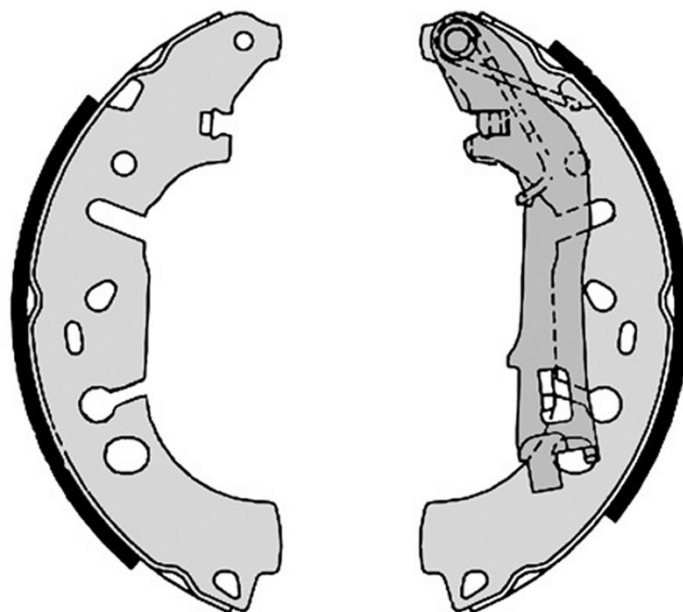

Brake shoe S 23 531

Brake shoe technical data

Axle Rear

Diameter
228,6 mm

Width
42 mm

Braking system
AP Lockheed

Type

Features
With hand brake lever

EANCode

8432509640586

Compatible vehicles

FIAT

Model	Type	Kw	Year
GRANDE PUNTO (199_)	1.3 D Multijet	62	04/10 -
GRANDE PUNTO (199_)	1.3 D Multijet	56	06/09 -
GRANDE PUNTO (199_)	1.3 D Multijet	51	07/08 -
GRANDE PUNTO (199_)	1.3 D Multijet	55	10/05 -
GRANDE PUNTO (199_)	1.3 D Multijet	66	10/05 -
GRANDE PUNTO (199_)	1.4 (199.AXB11, 199.AXB1A)	57	06/05 12/15
GRANDE PUNTO (199_)	1.4 (199AXB1A)	55	10/05 07/07
GRANDE PUNTO (199_)	1.4 16V	70	10/05 -
GRANDE PUNTO (199_)	1.4 LPG	57	12/08 -
GRANDE PUNTO (199_)	1.4 Natural Power	57	07/08 -