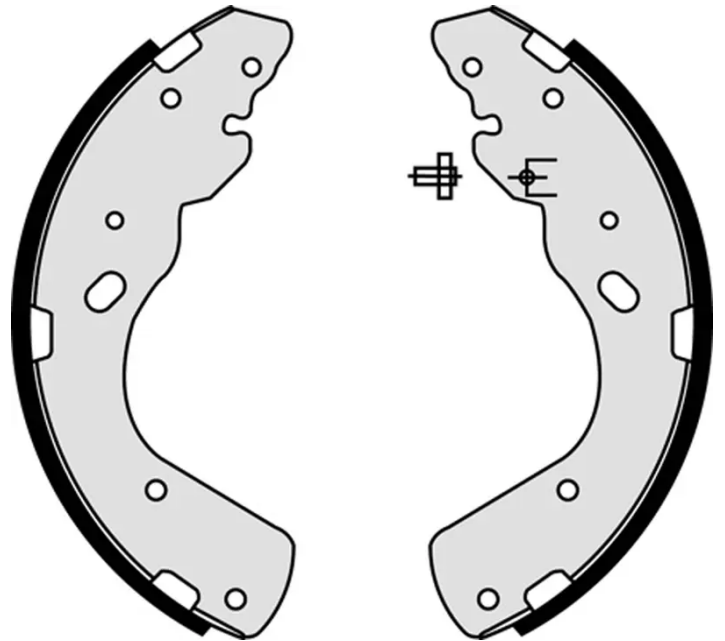

## S 23 576

The S 23 576 brake shoe is synonymous with reliability

Brembo brake shoes of original equipment quality guarantee the safe and reliable performance of your drum braking system. All Brembo brake shoes are accompanied by a ECE-R90 homologation certificate.

### Technical specifications

EAN code  
8432509640807

Rear

Diameter  
295 mm

Width  
56 mm

COMPATIBLE VEHICLES