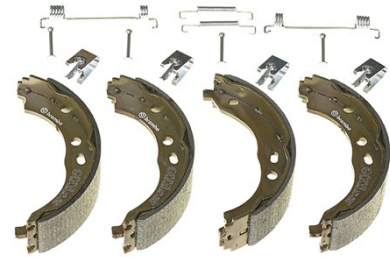

# Brake shoe S 23 579

## Brake shoe technical data

**Axle** Rear

**Diameter**  
172 mm

**Width**  
42 mm

**Braking system**  
Bendix

**Type**  
Parking brake

**Features**

**EANCode**  
8432509651537