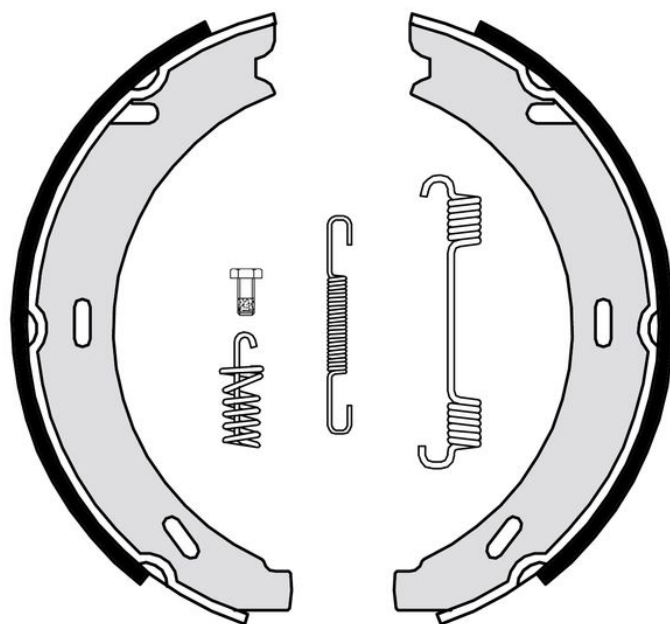

Brake shoe S 50 502

Brake shoe technical data

Axle Rear

Diameter
164 mm

Width
20 mm

Braking system
TRW

Type
Parking brake

Features
With accessories

EANCode
8432509642115

Compatible vehicles

CHRYSLER

Model	Type	Kw	Year
CROSSFIRE	3.2	160	07/03 12/08
CROSSFIRE	SRT-6	246	09/04 12/07
CROSSFIRE Roadster	3.2	160	05/04 12/08
CROSSFIRE Roadster	SRT-6	246	09/04 12/06

MERCEDES-BENZ

Model	Type	Kw	Year
190 (W201)	2.0 (201.022)	66	10/82 10/84
190 (W201)	2.0 (201.023)	75	01/86 05/90
190 (W201)	2.0 (201.023)	77	08/83 05/90