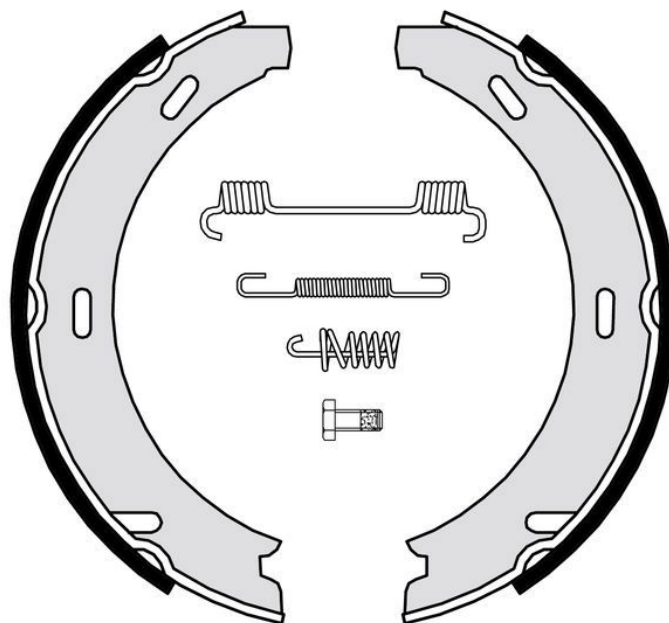

Technical specifications

EAN code
8432509641965

Rear

Diameter
164 mm

Width
25 mm

Braking system
TRW

Parking brake lever
With accessories

Type
Parking brake