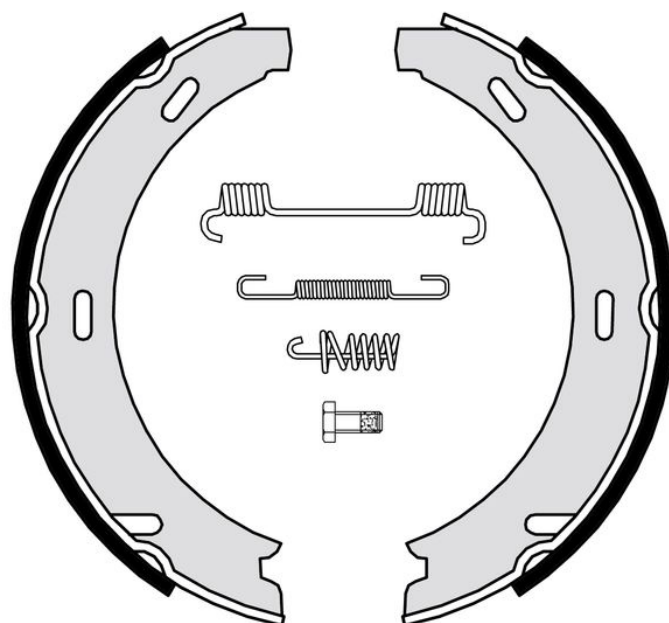

Brake shoe S 50 507

Brake shoe technical data

Axle Rear

Diameter
164 mm

Width
25 mm

Braking system
TRW

Type
Parking brake

Features
With accessories

EANCode
8432509641965

Compatible vehicles

MERCEDES-BENZ

Model	Type	Kw	Year
E-CLASS T-Model (S210)	E 200 T (210.235)	100	06/96 08/00
E-CLASS T-Model (S210)	E 200 T Kompressor (210.245)	137	06/97 03/03
E-CLASS T-Model (S210)	E 200 T Kompressor (210.248)	120	08/00 03/03
E-CLASS T-Model (S210)	E 220 T CDI (210.206)	100	05/99 03/03
E-CLASS T-Model (S210)	E 220 T CDI (210.206)	92	06/98 07/99
E-CLASS T-Model (S210)	E 220 T CDI (210.206)	105	07/99 03/03
E-CLASS T-Model (S210)	E 230 T (210.237)	110	06/96 06/97
E-CLASS T-Model (S210)	E 240 T (210.261)	125	06/97 03/03
E-CLASS T-Model (S210)	E 240 T (210.262)	125	08/00 03/03