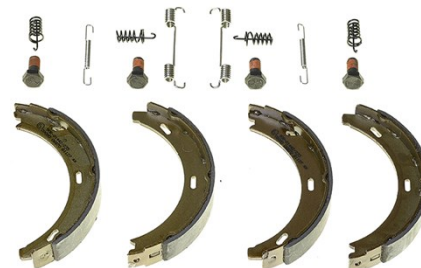

Brake shoe S 50 507

Brake shoe technical data

Axle Rear

Diameter
164 mm

Width
25 mm

Braking system
TRW

Type
Parking brake

Features
With accessories

EANCode
8432509641965

Compatible vehicles

MERCEDES-BENZ

Model	Type	Kw	Year
E-CLASS T-Model (S210)	E 200 T (210.235)	100	06/96 08/00
E-CLASS T-Model (S210)	E 200 T Kompressor (210.245)	137	06/97 03/03
E-CLASS T-Model (S210)	E 200 T Kompressor (210.248)	120	08/00 03/03
E-CLASS T-Model (S210)	E 220 T CDI (210.206)	100	05/99 03/03
E-CLASS T-Model (S210)	E 220 T CDI (210.206)	92	06/98 07/99
E-CLASS T-Model (S210)	E 220 T CDI (210.206)	105	07/99 03/03
E-CLASS T-Model (S210)	E 230 T (210.237)	110	06/96 06/97
E-CLASS T-Model (S210)	E 240 T (210.261)	125	06/97 03/03
E-CLASS T-Model (S210)	E 240 T (210.262)	125	08/00 03/03