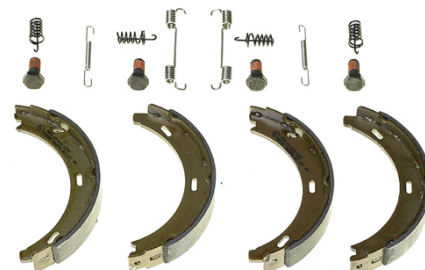

SHOE

S 50 507

The S 50 507 brake shoe is synonymous with reliability

Brembo brake shoes of original equipment quality guarantee the safe and reliable performance of your drum braking system. All Brembo brake shoes are accompanied by a ECE-R90 homologation certificate.

- ✓ OE-equivalent
- ✓ Brembo quality
- ✓ ECE-R90 certificate
- ✓ Safety
- ✓ Durability
- ✓ With accessories

Technical specifications

EAN code
8432509641965

Rear

Diameter
164 mm

Width
25 mm

Braking system
TRW

Parking brake lever
With accessories

Type
Parking brake

COMPATIBLE VEHICLES

COMPATIBLE OE PART NUMBERS

1404200420 MERCEDES-BENZ

1404200820 MERCEDES-BENZ

1404200920 MERCEDES-BENZ

2104200320 MERCEDES-BENZ