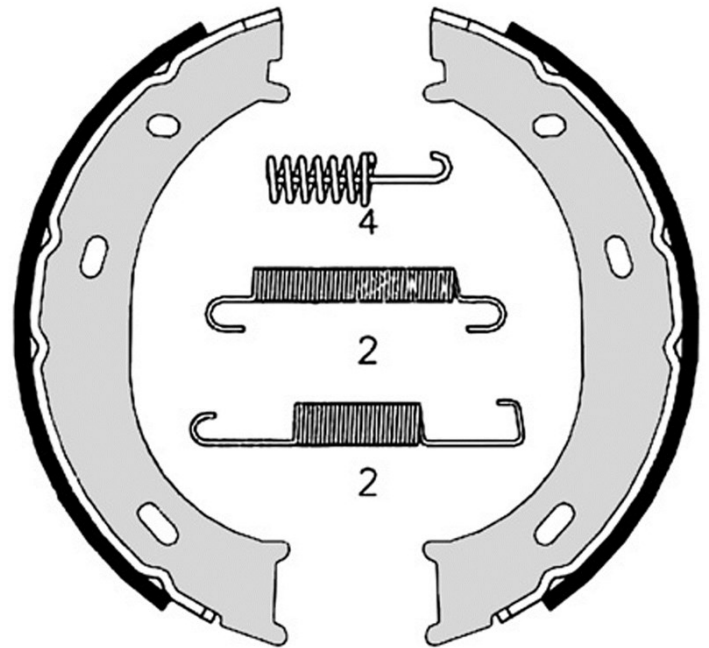

Brake shoe S 50 510

Brake shoe technical data

Axle Rear

Diameter
160 mm

Width
40 mm

Braking system
Bosch

Type
Parking brake

Features

EANCode
8432509641996

Compatible vehicles

MERCEDES-BENZ

Model	Type	Kw	Year
G-CLASS (W463)	200 GE (463.220)	85	01/90 07/93
G-CLASS (W463)	230 GE (463.224, 463.225)	93	06/90 06/93
G-CLASS (W463)	250 GD (463.324, 463.325)	69	06/90 10/92
G-CLASS (W463)	300 GD / G 300 (463.327, 463.328)	83	09/89 06/93
G-CLASS (W463)	300 GE (463.227, 463.228)	128	06/90 08/97
G-CLASS (W463)	300 GE (463.227, 463.228)	125	09/89 08/93
G-CLASS (W463)	350 Turbo GD (463.320, 463.321)	100	09/91 08/96
G-CLASS (W463)	500 GE (463.228)	177	09/93 12/94
G-CLASS (W463)	G 270 CDI (463.322, 463.323)	115	10/01 -