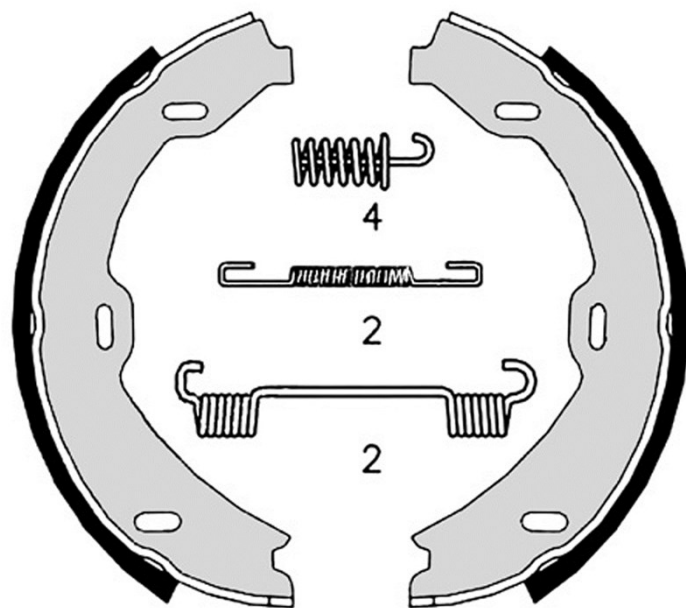

Brake shoe S 50 518

Brake shoe technical data

Axle Rear

Diameter
180 mm

Width
25 mm

Braking system

Type
Parking brake

Features
With accessories

EANCode
8432509642078

Compatible vehicles

MERCEDES-BENZ

Model	Type	Kw	Year
S-CLASS (W220)	S 280 (220.063, 220.163)	150	10/98 08/05
S-CLASS (W220)	S 320 (220.065, 220.165)	165	10/98 08/05
S-CLASS (W220)	S 320 CDI (220.025, 220.125)	150	09/02 08/05
S-CLASS (W220)	S 320 CDI (220.026, 220.126)	145	08/99 09/02
S-CLASS (W220)	S 350 (220.067, 220.167)	180	09/02 08/05
S-CLASS (W220)	S 350 4-matic (220.087, 220.187)	180	06/03 08/05
S-CLASS (W220)	S 400 CDI (220.028, 220.128)	184	06/00 08/05
S-CLASS (W220)	S 400 CDI (220.028, 220.128)	191	06/03 08/05
S-CLASS (W220)	S 430 (220.070, 220.170)	205	10/98 08/05
S-CLASS (W220)	S 430 4-matic (220.083, 220.183)	205	09/02 08/05