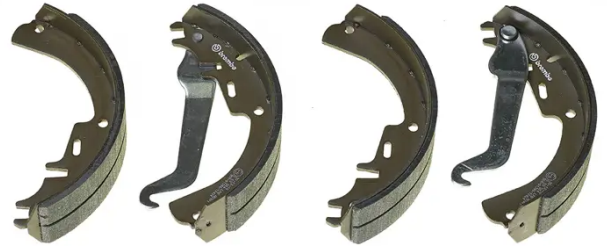

SHOE

S 59 504

The S 59 504 brake shoe is synonymous with reliability

Brembo brake shoes of original equipment quality guarantee the safe and reliable performance of your drum braking system. All Brembo brake shoes are accompanied by a ECE-R90 homologation certificate.

- ✓ OE-equivalent
- ✓ Brembo quality
- ✓ ECE-R90 certificate
- ✓ Safety
- ✓ Durability

Technical specifications

EAN code
8432509642870

Rear

Diameter
230 mm

Width
51 mm

Braking system
General Motors

Parking brake lever
With handbrake lever