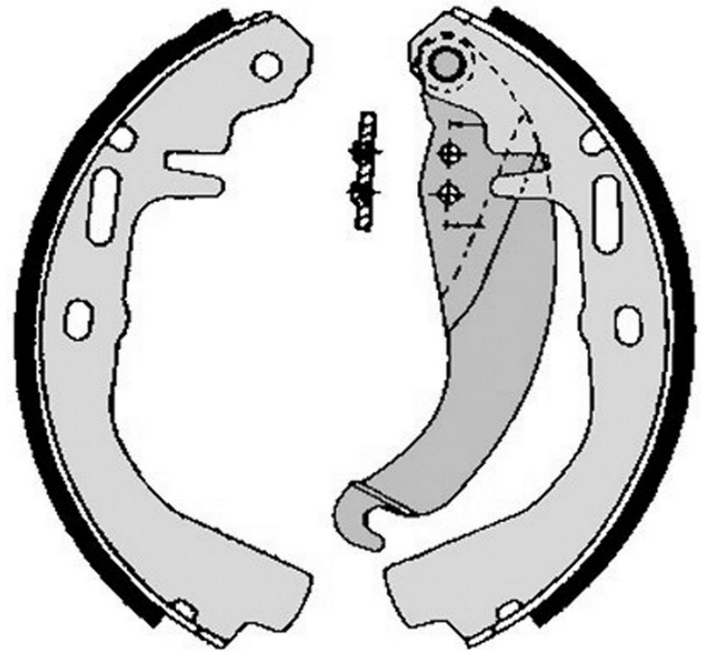

Brake shoe S 59 507

Brake shoe technical data

Axle Rear

Diameter
200 mm

Width
46 mm

Braking system
General Motors

Type

Features
With hand brake lever

EANCode

8432509642900

Compatible vehicles

OPEL

Model	Type	Kw	Year
ASCONA C (J82)	1.3 N (F11, M11, F69, M69)	44	09/81 08/86
ASCONA C (J82)	1.3 S (F11, M11, F68, M68)	55	09/81 08/88
ASCONA C (J82)	1.6 (F11, M11, F68, M68)	55	09/81 09/87
ASCONA C (J82)	1.6 D (F11, M11, F68, M68)	40	03/82 08/88
ASCONA C (J82)	1.6 S (F11, M11, F68, M68)	66	09/81 08/86
ASCONA C (J82)	1.8 i (F11, M11, F68, M68)	85	09/82 08/86
ASCONA C Hatchback (J82)	1.3 N (F68, M68)	44	09/81 08/86
ASCONA C Hatchback (J82)	1.3 S (F68, M68)	55	09/81 08/88
ASCONA C Hatchback (J82)	1.6 (F68, M68)	55	09/81 08/88
ASCONA C Hatchback (J82)	1.6 D (F68, M68)	40	03/82 08/88