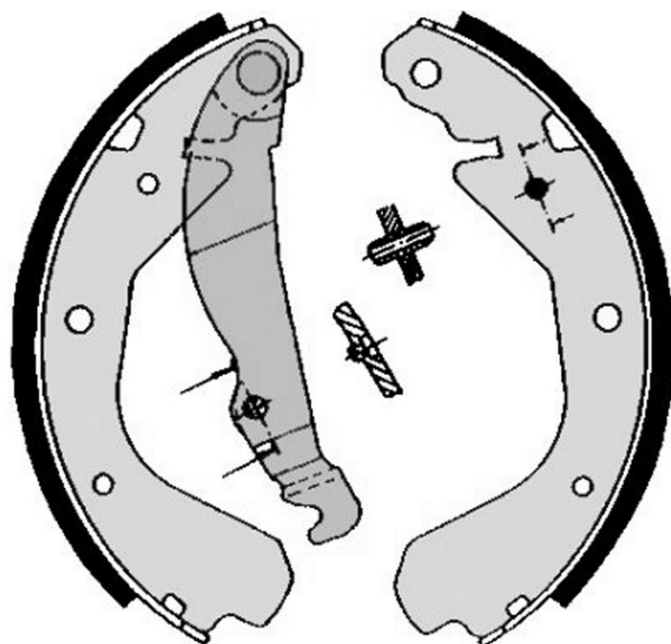

Brake shoe technical data

Axle Rear

Diameter
200 mm

Width
45 mm

Braking system
TRW

Type

Features
With hand brake lever

EANCode

8432509642924

Compatible vehicles

BEDFORD

Model	Type	Kw	Year
ASTRA VAN Box Body / Estate	1.3	34	09/84 09/89
ASTRA VAN Box Body / Estate	1.3	44	09/84 09/89
ASTRA VAN Box Body / Estate	1.3	55	09/84 09/89
ASTRA VAN Box Body / Estate	1.4	44	09/89 08/91
ASTRA VAN Box Body / Estate	1.6	66	09/84 08/91
ASTRA VAN Box Body / Estate	1.6 D	40	09/85 08/88
ASTRA VAN Box Body / Estate	1.6 D	42	09/87 08/89
ASTRA VAN Box Body / Estate	1.7 D	42	09/88 08/91

OPEL

Model	Type	Kw	Year