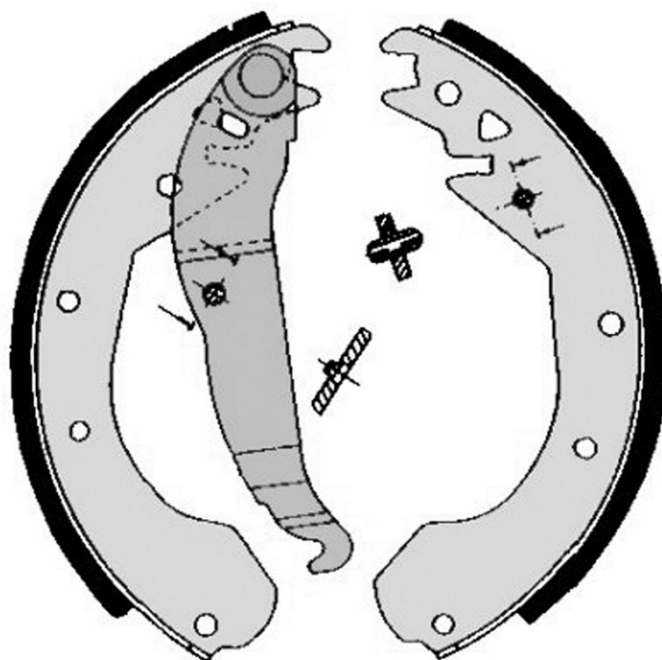

Brake shoe S 59 510

Brake shoe technical data

Axle Rear

Diameter
230 mm

Width
50 mm

Braking system
TRW

Type

Features
With hand brake lever

EANCode

8432509642931

Compatible vehicles

BEDFORD

Model	Type	Kw	Year
ASTRAMAX Box	1.4	44	09/89 06/90
ASTRAMAX Box	1.6 D	40	09/85 08/88
ASTRAMAX Box	1.6 D	42	09/85 08/88
ASTRAMAX Box	1.7 D	42	09/88 06/90

DAEWOO

Model	Type	Kw	Year
PRINCE (J19)	1.8	74	08/90 08/97
PRINCE (J19)	2.0	85	08/94 12/98

OPEL