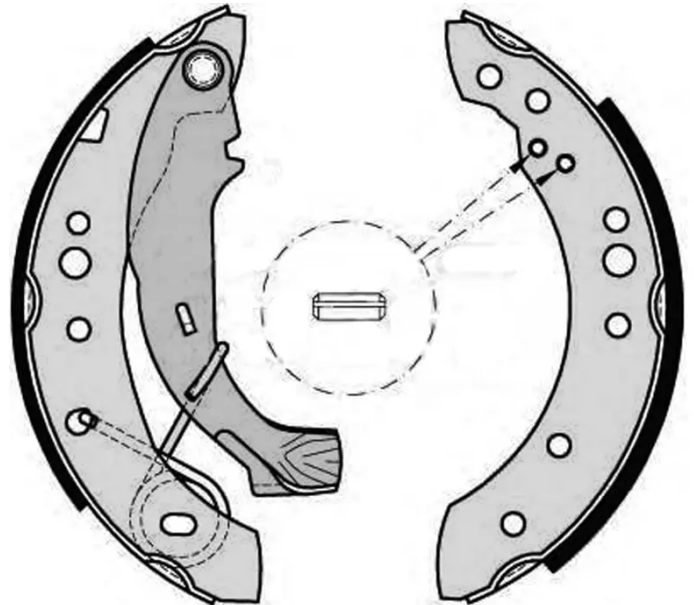

## S 61 526

The S 61 526 brake shoe is synonymous with reliability

Brembo brake shoes of original equipment quality guarantee the safe and reliable performance of your drum braking system. All Brembo brake shoes are accompanied by a ECE-R90 homologation certificate.

### Technical specifications

EAN code  
8432509643402

Rear

Diameter  
203 mm

Width  
39 mm

Braking system  
TRW

Parking brake lever  
With handbrake lever

COMPATIBLE VEHICLES