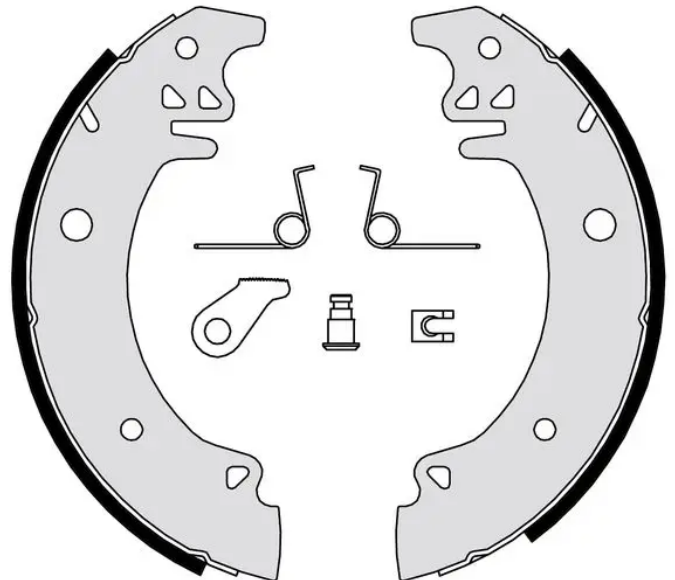

Technical specifications

EAN code
8432509643068

Rear

Diameter
255 mm

Width
46 mm

Braking system
Bendix

Parking brake lever
With accessories