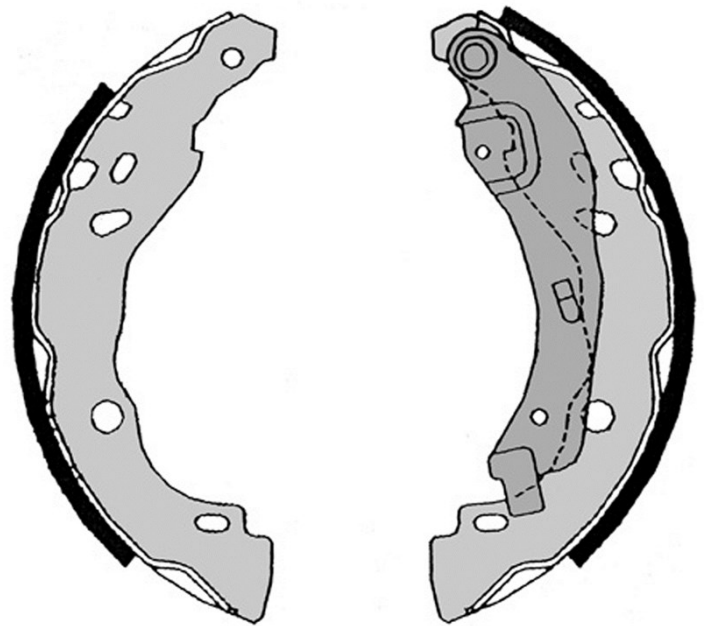

Brake shoe technical data

Diameter
203,2 mm

Width
38 mm

Braking system
Bosch

Hand brake

Compatible vehicles

DACIA

Model	Type	Kw	Year
LOGAN (LS_)	1.2 16V	55	02/06 -
LOGAN (LS_)	1.4 (LSOA, LSOC, LSOE, LSOG)	55	09/04 -
LOGAN (LS_)	1.4 MPI LPG (LS0C)	55	02/06 -
LOGAN (LS_)	1.5 dCi (LS04)	55	05/10 -
LOGAN (LS_)	1.5 dCi (LS04)	65	05/10 -
LOGAN (LS_)	1.5 dCi (LS0K)	50	01/06 -
LOGAN (LS_)	1.6 (LSOB, LSOD, LSOF, LSOH)	64	09/04 -
LOGAN (LS_)	1.6 Bifuel	62	05/10 -
LOGAN (LS_)	1.6 MPI 85	62	05/10 -