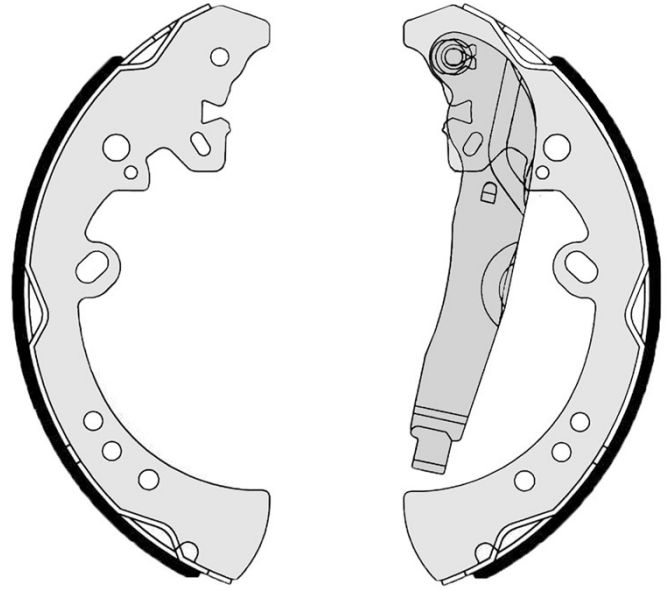

Brake shoe S 82 001

Brake shoe technical data

Axle Rear

Diameter
291 mm

Width
62 mm

Braking system

Type

Features
With hand brake lever

EA NCode
8432509653784

Compatible vehicles

TATA

Model	Type	Kw	Year
SAFARI (42_FD)	2.2 TDiC	103	07/06 -
SAFARI (42_FD)	2.2 TDiC 4x4	103	07/06 10/12

OE Part number

Compatible OE codes

TATA 287042300134