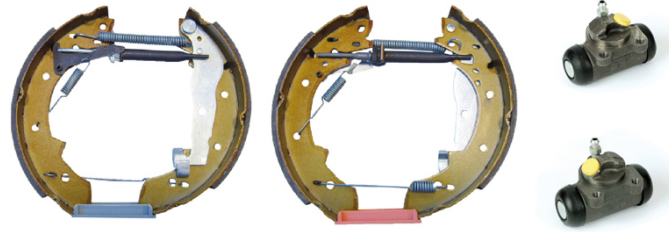

## SHOE KIT K 68 040

The K 68 040 shoe kit is synonymous with reliability

The Brembo Kit & Fit is the ideal solution for the maintenance of drum brakes: everything you need for quick and efficient servicing is supplied in a single pre-assembled package, all with guaranteed Brembo quality. The kit contains all the components necessary for drum brake maintenance: shoes, brake wheel cylinders, springs, lubricant, and fixing kit.

### Technical specifications

EAN code	Axle	Diameter
<b>8020584076743</b>	<b>Rear</b>	<b>229 mm</b>
Width	Master cylinder diameter	Type of assembly
<b>42 mm</b>	<b>22 mm</b>	<b>Pre-assembled</b>
Braking system	Brake proportioning valve	
<b>Lucas</b>		