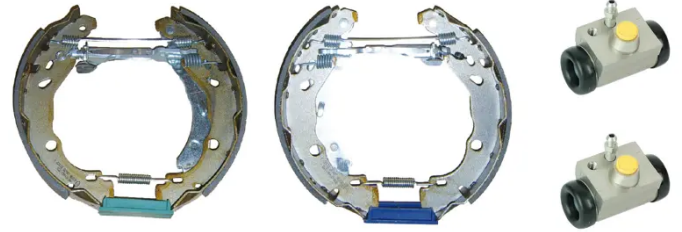

SHOE KIT K 68 072

The K 68 072 shoe kit is synonymous with reliability

The Brembo Kit & Fit is the ideal solution for the maintenance of drum brakes: everything you need for quick and efficient servicing is supplied in a single pre-assembled package, all with guaranteed Brembo quality. The kit contains all the components necessary for drum brake maintenance: shoes, brake wheel cylinders, springs, lubricant, and fixing kit.

- ✓ OE-equivalent
- ✓ Brembo quality
- ✓ ECE-R90 certificate
- ✓ Safety
- ✓ Durability
- ✓ Quick assembly
- ✓ With accessories
- ✓ Pre-Assembled Kit

Technical specifications

EAN code	Axle	Diameter
8020584077023	Rear	203 mm
Width	Master cylinder diameter	Type of assembly
39 mm	17 mm	Pre-assembled
Braking system	Brake proportioning valve	
Bosch		