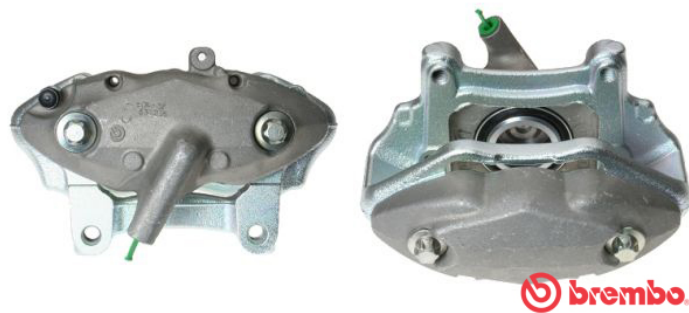

# Remanufactured Caliper F 50 321

## Remanufactured Caliper technical data

**Axle** Front

**Piston diameter**  
57 mm

**Number of pistons**  
2

**Braking system**  
BREMBO

**Position**  
Right

**EANCode**  
8020584516324