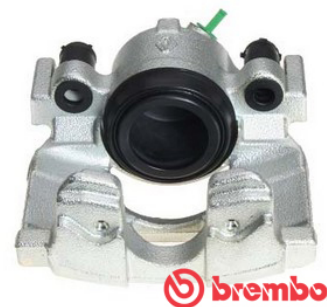

# Remanufactured Caliper F 68 133

## Remanufactured Caliper technical data

**Piston diameter**  
57 mm

**Number of pistons**  
1

**Braking system**  
ATE

**Position**  
Right