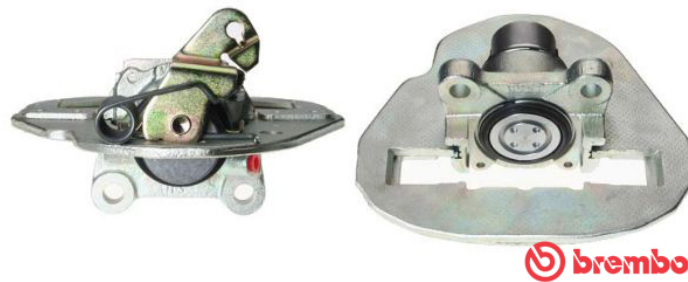

# Remanufactured Caliper F 71 009

## Remanufactured Caliper technical data

**Axle** Front

**Piston diameter**  
54 mm

**Number of pistons**  
2

**Braking system**  
GIRLING

**Position**  
Right

**EANCode**  
8020584526781