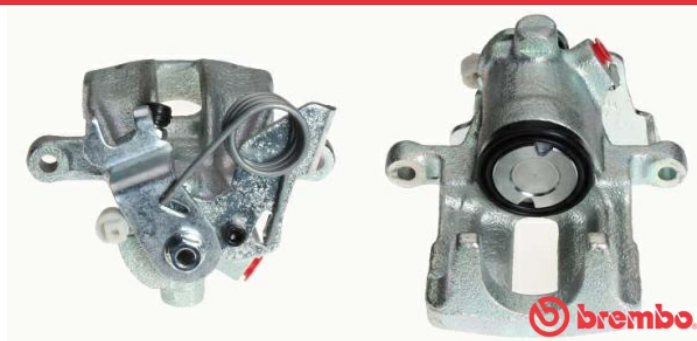

# Remanufactured Caliper F 85 127

## Remanufactured Caliper technical data

**Axle** Rear

**Piston diameter**  
38 mm

**Number of pistons**  
1

**Braking system**  
LUCAS

**Position**  
Right

**EANCode**  
8020584532522

## Compatible vehicles