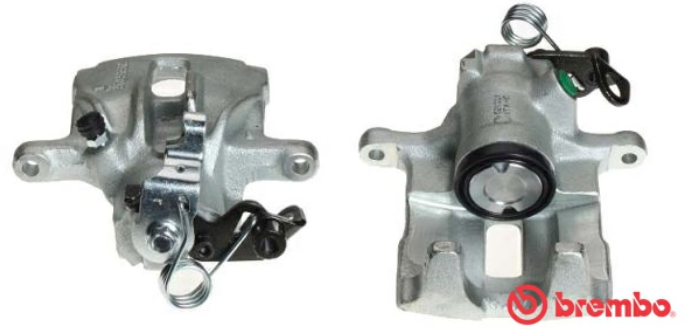

Remanufactured Caliper F 85 163

Remanufactured Caliper technical data

Axle Rear

Piston diameter
38 mm

Number of pistons
1

Braking system
LUCAS

Position
Right

EANCode
8020584532881

VW

| Model | Type | Kw | Year |
|---|--------------|-----|-------------|
| SHARAN (7M8, 7M9, 7M6) | 1.8 T 20V | 110 | 09/97 03/10 |
| SHARAN (7M8, 7M9, 7M6) | 1.9 TDI | 66 | 09/95 03/10 |
| SHARAN (7M8, 7M9, 7M6) | 2.0 | 85 | 09/95 03/10 |
| TRANSPORTER IV Box (70A, 70H, 7DA, 7DH) | 1.9 TD | 50 | 10/92 04/03 |
| TRANSPORTER IV Box (70A, 70H, 7DA, 7DH) | 2.0 | 62 | 07/90 04/03 |
| TRANSPORTER IV Box (70A, 70H, 7DA, 7DH) | 2.4 D | 57 | 07/90 04/98 |
| TRANSPORTER IV Box (70A, 70H, 7DA, 7DH) | 2.4 D | 55 | 08/97 04/03 |
| TRANSPORTER IV Box (70A, 70H, 7DA, 7DH) | 2.4 D Syncro | 57 | 10/92 09/98 |
| TRANSPORTER IV Box (70A, 70H, 7DA, 7DH) | 2.5 | 85 | 08/96 04/03 |
| TRANSPORTER IV Box (70A, 70H, 7DA, 7DH) | 2.5 Syncro | 85 | 08/96 04/03 |
| TRANSPORTER IV Box (70A, 70H, 7DA, 7DH) | 2.5 Syncro | 81 | 10/92 04/03 |
| TRANSPORTER IV Box (70A, 70H, 7DA, 7DH) | 2.5 TDI | 75 | 09/95 04/03 |