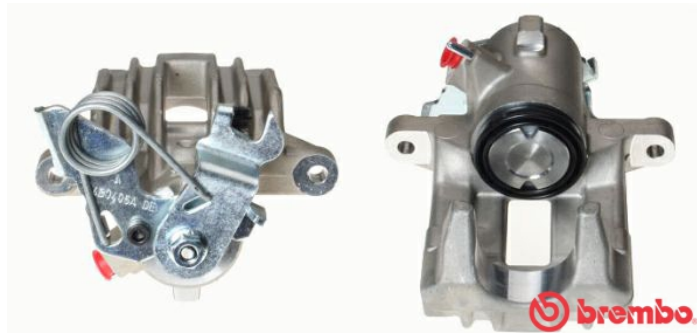

# Remanufactured Caliper F 85 170

## Remanufactured Caliper technical data

**Axle** Rear

**Piston diameter**  
38 mm

**Number of pistons**  
1

**Braking system**  
LUCAS

**Position**  
Left

**EANCode**  
8020584532959

## Compatible vehicles