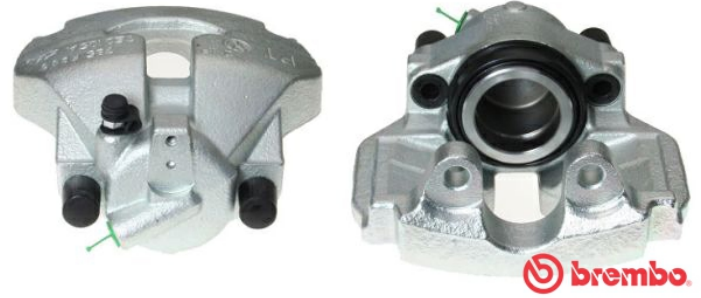

# Remanufactured Caliper F 85 182

## Remanufactured Caliper technical data

**Axle** Front

**Piston diameter**  
60 mm

**Number of pistons**  
1

**Braking system**  
ATE

**Position**  
Left

**EANCode**  
8020584533079