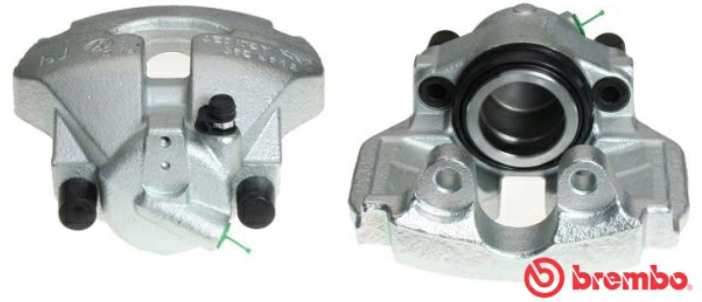

Remanufactured Caliper F 85 183

Remanufactured Caliper technical data

Axle Front

Piston diameter
60 mm

Number of pistons
1

Braking system
ATE

Position
Right

EANCode
8020584533086