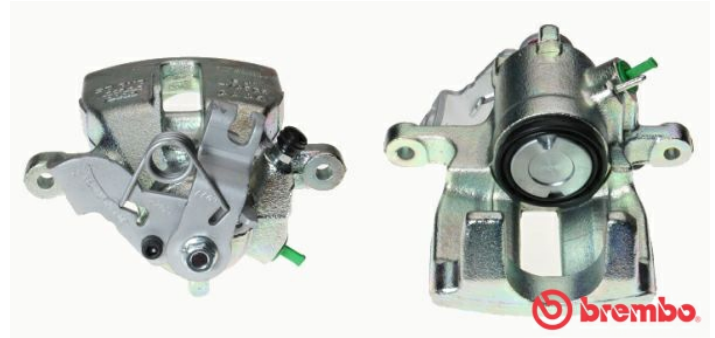

# Remanufactured Caliper F 85 230

## Remanufactured Caliper technical data

**Axle** Rear

**Piston diameter**  
41 mm

**Number of pistons**  
1

**Braking system**  
TRW

**Position**  
Left

**EANCode**  
8020584533550