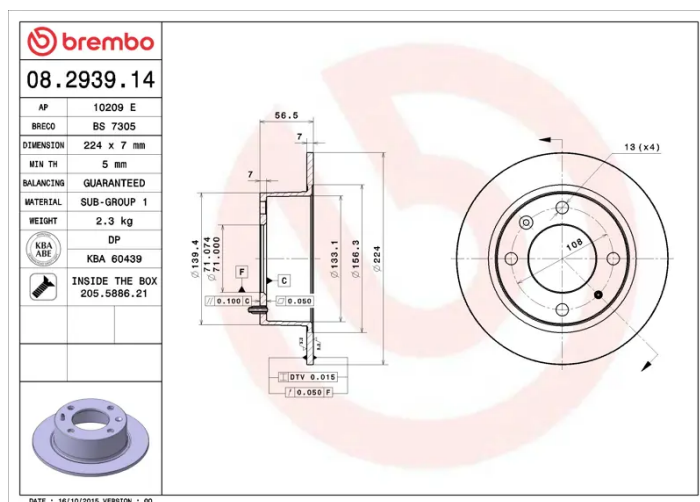

### Technical specifications

EAN code  
**8020584013434**

Axle  
**Rear**

Diameter  $\varnothing$   
**224 mm**

Thickness (TH)  
**7 mm**

Height (A)  
**57 mm**

Number of holes (C)  
**4**

Brake disc type  
**Solid**

Centering (B)  
**71 mm**

Min. thickness  
**5 mm**

COMPATIBLE VEHICLES