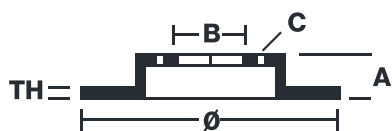

## 08.2939.14

The **08.2939.14** brake disc is synonymous with reliability

The Brembo brake disc is fully interchangeable with an Original Equipment brake disc. The control of the entire production cycle allows Brembo to offer brake discs with outstanding performance levels, reliability, durability and comfort in all conditions of use. All Brembo brake discs are accompanied by the ECE-R90 homologation.

### Technical specifications

EAN code  
**8020584013434**

Axle  
**Rear**

Diameter  $\varnothing$   
**224 mm**

Thickness (TH)  
**7 mm**

Height (A)  
**57 mm**

Number of holes (C)  
**4**

Brake disc type  
**Solid**