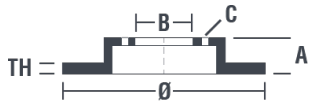

Disc technical data

Axle Rear

Diameter
224 mm

Overall height (A)
57 mm

Centring diameter (B)
58 mm

Number of holes (C)
5

Thickness (TH)
7 mm

Minimum thickness
5 mm

Tightening torque
Nm

Unit per box
2

EANCode
8020584395318

Brand part numbers

Brembo
08.3953.10

AP
14096

Breco
BS 7250

Technical specifications

Disc with fixing screw

By supplying the fixing screw in the disc box, Brembo provides extra help to the mechanic if the original screw is rusty or worn to such an extent as to prevent or make it difficult to reuse.

Compatible vehicles

CITROËN

Model	Type	Kw	Year
CX I (MA)	2000	78	06/79 08/85
CX I (MA)	2000	75	09/74 05/79
CX I (MA)	2200	85	06/81 08/85
CX I (MA)	2200	82	09/74 07/76
CX I (MA)	2200 D	49	10/75 02/79
CX I (MA)	2400	88	05/80 05/82
CX I (MA)	2400	85	08/76 06/80
CX I (MA)	2400 GTi	94	06/77 06/82