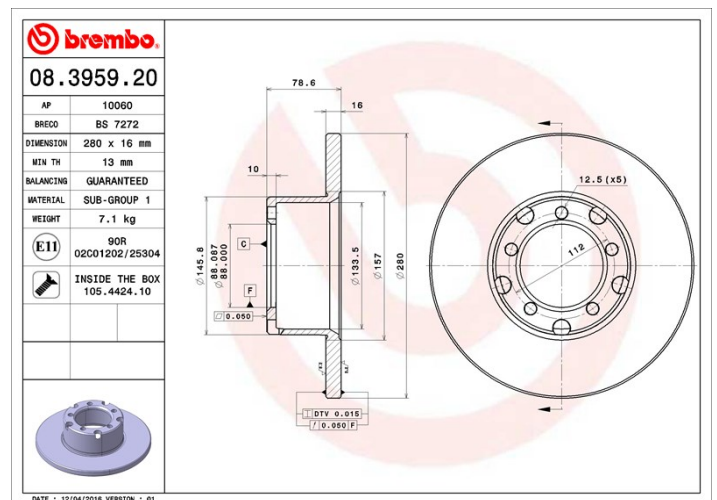

Disc technical data

Axle Front	Diameter (Diameter) 280 mm
Overall height (A) 78,6 mm	Centring diameter (B) 88 mm
Number of holes (C) 5	Thickness (TH) 16 mm
Minimum thickness 13 mm	Tightening torque Nm
Unit per box 2	EANCode 8020584395929

Brand part numbers

Brembo
08.3959.20

AP
10060

Breco
BS 7272

Technical specifications

Compatible vehicles

MERCEDES-BENZ

Model	Type	Kw	Year
T1 Box (601, 611)	207 D 2.4	53	06/82 01/90
T1 Box (601, 611)	208 D 2.3	60	10/88 02/96
T1 Box (601, 611)	208 D 2.3	58	11/88 02/96
T1 Box (601, 611)	209 D 2.9	65	12/82 01/90
T1 Box (601, 611)	210 2.3	63	05/77 12/82
T1 Box (601, 611)	210 2.3	77	05/89 02/96
T1 Box (601, 611)	210 2.3	70	07/82 02/96
T1 Box (601, 611)	210 D 2.8	70	10/88 02/96
T1 Box (601, 611)	210 D 2.8	72	10/88 02/96
T1 Box (602)	307 D 2.4	53	10/82 01/90