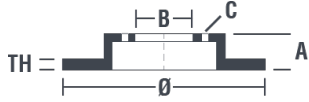

Disc technical data

Axle Front

Diameter
231 mm

Overall height (A)
95,6 mm

Centring diameter (B)
45,2 mm

Number of holes (C)
4

Thickness (TH)
13 mm

Minimum thickness
12 mm

Tightening torque
Nm

Unit per box
1

EANCode
8020584446911

Brand part numbers

Brembo
08.4469.10

AP
14112

Breco
BS 7291

Technical specifications

Compatible vehicles

MAZDA			
Model	Type	Kw	Year
626 I (CB)	1.6	55	05/79 05/82
626 I (CB)	2.0	66	03/79 05/82

OE Part number

Compatible OE codes

MAZDA	817333251
MAZDA	817333251A