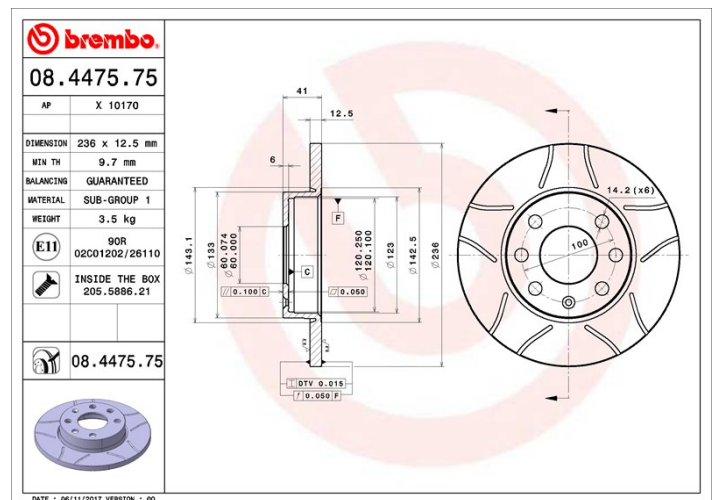

Disc
08.4475.75

brembo
AFTERMARKET

Disc technical data

Axle Front	Diameter 236 mm
Overall height (A) 41 mm	Centring diameter (B) 60 mm
Number of holes (C) 4	Thickness (TH) 12,5 mm
Minimum thickness 9,7 mm	Tightening torque  110 Nm
Unit per box 2	EANCode 8020584011218

Brand part numbers

Brembo 08.4475.75	AP X 10170
-----------------------------	----------------------

Technical specifications

Disc with fixing screw

By supplying the fixing screw in the disc box, Brembo provides extra help to the mechanic if the original screw is rusty or worn to such an extent as to prevent or make it difficult to reuse.