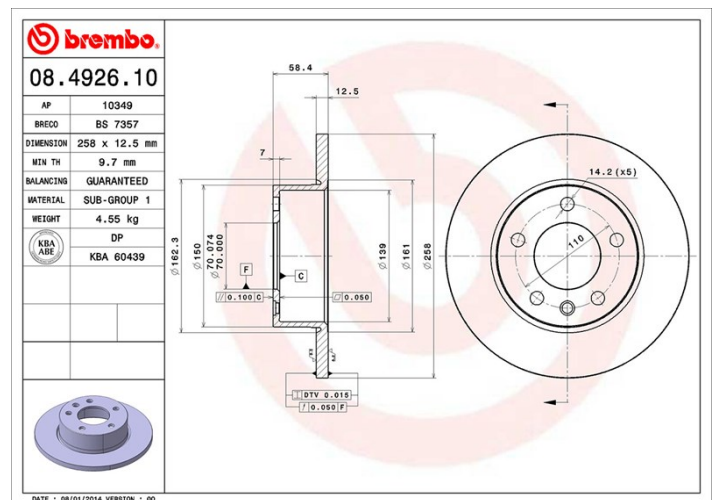

Disc
08.4926.10

brembo
AFTERMARKET

Disc technical data

Axle Front

Diameter
258 mm

Overall height (A)
58,4 mm

Centring diameter (B)
70 mm

Number of holes (C)
5

Thickness (TH)
12,6 mm

Minimum thickness
9,7 mm

Tightening torque 
110 Nm

Unit per box
2

EANCode
8020584492611

Brand part numbers

Brembo
08.4926.10

AP
10349

Breco
BS 7357

Technical specifications

Compatible vehicles

OPEL

Model	Type	Kw	Year
OMEGA A (V87)	1.8 (F19, M19, N19)	85	09/86 03/94
OMEGA A (V87)	1.8 (F19, M19, N19)	65	09/87 03/94
OMEGA A (V87)	1.8 N (F19, M19, N19)	60	09/86 08/87
OMEGA A (V87)	1.8 N (F19, M19, N19)	63	11/86 09/88
OMEGA A (V87)	1.8 S (F19, M19, N19)	66	09/86 03/94
OMEGA A (V87)	2.3 D (F19, M19, N19)	54	10/86 03/94
OMEGA A (V87)	2.3 TD (F19, M19, N19)	66	10/86 08/88
OMEGA A (V87)	2.3 TD Interc. (F19, M19, N19)	74	08/88 03/94
OMEGA A Estate (V87)	1.8 (F35, M35)	85	09/86 03/94
OMEGA A Estate (V87)	1.8 (F35, M35)	65	09/87 03/94