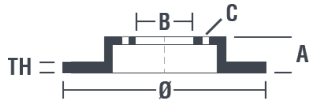

Disc
08.4926.10

brembo
AFTERMARKET

Disc technical data

Axle Front

Diameter
258 mm

Overall height (A)
58,4 mm

Centring diameter (B)
70 mm

Number of holes (C)
5

Thickness (TH)
12,6 mm

Minimum thickness
9,7 mm

Tightening torque 
110 Nm

Unit per box
2

EANCode
8020584492611

Brand part numbers

Brembo
08.4926.10

AP
10349