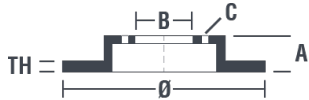

Disc technical data

Axle Rear

Diameter
252,5 mm

Overall height (A)
33 mm

Centring diameter (B)
63,6 mm

Number of holes (C)
4

Thickness (TH)
10 mm

Minimum thickness
8,9 mm

Tightening torque
85 Nm

Unit per box
2

EANCode
8020584013205