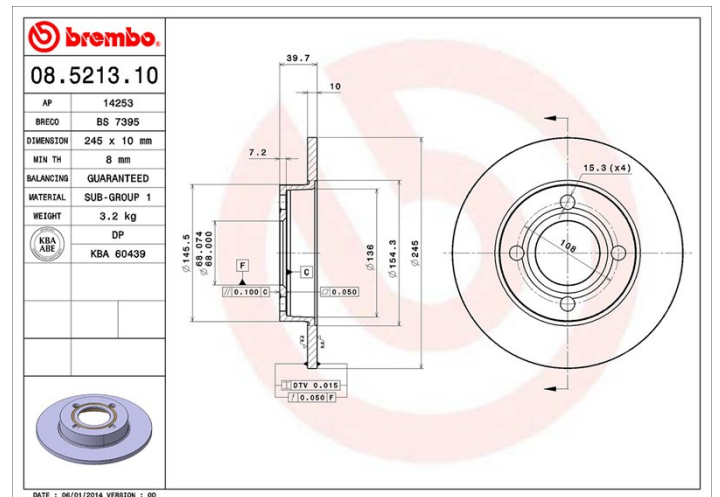

Disc technical data

Axle Rear

Diameter
245 mm

Overall height (A)
39,7 mm

Centring diameter (B)
68 mm

Number of holes (C)
4

Thickness (TH)
10 mm

Minimum thickness
8 mm

Tightening torque
120 Nm

Unit per box
2

EANCode
8020584521311

Brand part numbers

Brembo
08.5213.10

AP
14253

Breco
BS 7395

Technical specifications