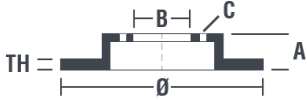

Disc technical data

Axle Rear

Diameter
245 mm

Overall height (A)
39,7 mm

Centring diameter (B)
68 mm

Number of holes (C)
5

Thickness (TH)
10 mm

Minimum thickness
8 mm

Tightening torque
120 Nm

Unit per box
2

EANCode
8020584521328

Brand part numbers

Brembo
08.5213.20

AP
14467

Breco
BS 7469

Technical specifications

Compatible vehicles

AUDI

Model	Type	Kw	Year
80 (8C2, B4)	S2 quattro	169	02/93 12/94
80 Avant (8C5, B4)	S2 quattro	169	02/93 07/95
COUPE (89, 8B)	S2 quattro	162	09/90 09/92
COUPE (89, 8B)	S2 quattro	169	10/92 12/96

OE Part number

Compatible OE codes

AUDI 895615601A