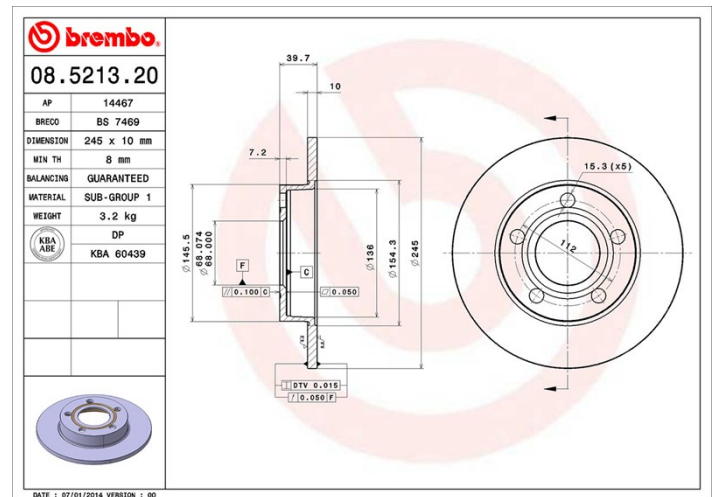

## Disc technical data

**Axle** Rear

**Diameter**  
245 mm

**Overall height (A)**  
39,7 mm

**Centring diameter (B)**  
68 mm

**Number of holes (C)**  
5

**Thickness (TH)**  
10 mm

**Minimum thickness**  
8 mm

**Tightening torque**   
120 Nm

**Unit per box**  
2

**EANCode**  
8020584521328

## Brand part numbers

**Brembo**  
08.5213.20

**AP**  
14467

**Breco**  
BS 7469