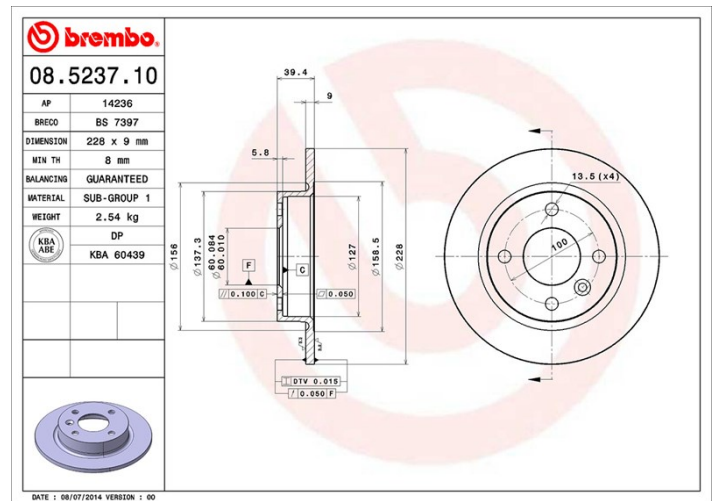

Disc 08.5237.10

 **brembo**
AFTERMARKET

Disc technical data

Axle Rear	Diameter 228 mm
Overall height (A) 39,2 mm	Centring diameter (B) 60 mm
Number of holes (C) 4	Thickness (TH) 9 mm
Minimum thickness 8 mm	Tightening torque  110 Nm
Unit per box 2	EANCode 8020584523711

Brand part numbers

Brembo 08.5237.10	AP 14236	Breco BS 7397
-----------------------------	--------------------	-------------------------

Technical specifications

Compatible vehicles

VOLVO

Model	Type	Kw	Year
440 K (445)	1.6	61	09/88 12/96
440 K (445)	1.6	69	09/91 08/93
440 K (445)	1.7	70	08/88 07/89
440 K (445)	1.7	75	08/89 12/96
440 K (445)	1.7	60	09/88 08/89
440 K (445)	1.7	58	09/88 08/92
440 K (445)	1.7	64	09/88 12/96
440 K (445)	1.7	78	09/88 12/96
440 K (445)	1.7 Turbo	90	01/91 12/96
440 K (445)	1.7 Turbo	88	08/88 07/96