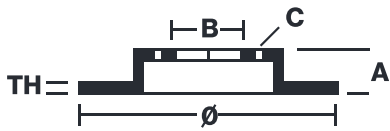

BRAKE DISC

08.5497.10

The **08.5497.10** brake disc is synonymous with reliability

The Brembo brake disc is fully interchangeable with an Original Equipment brake disc. The control of the entire production cycle allows Brembo to offer brake discs with outstanding performance levels, reliability, durability and comfort in all conditions of use. All Brembo brake discs are accompanied by the ECE-R90 homologation.

- ✓ OE-equivalent
- ✓ Brembo quality
- ✓ ECE-R90 certificate
- ✓ Safety

Technical specifications

EAN code	Diameter Ø	
8020584549711	260 mm	
Thickness (TH)	Height (A)	Number of holes (C)
16 mm	64 mm	5
Brake disc type	Centering (B)	Min. thickness
Solid	68 mm	13 mm