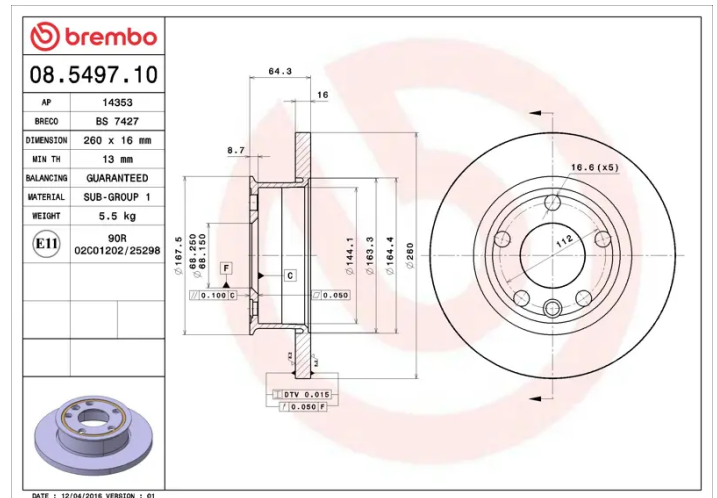

BRAKE DISC

08.5497.10

The **08.5497.10** brake disc is synonymous with reliability

The Brembo brake disc is fully interchangeable with an Original Equipment brake disc. The control of the entire production cycle allows Brembo to offer brake discs with outstanding performance levels, reliability, durability and comfort in all conditions of use. All Brembo brake discs are accompanied by the ECE-R90 homologation.

- ✓ OE-equivalent
- ✓ Brembo quality
- ✓ ECE-R90 certificate
- ✓ Safety

Technical specifications

EAN code	Diameter Ø	
8020584549711	260 mm	
Thickness (TH)	Height (A)	Number of holes (C)
16 mm	64 mm	5
Brake disc type	Centering (B)	Min. thickness
Solid	68 mm	13 mm