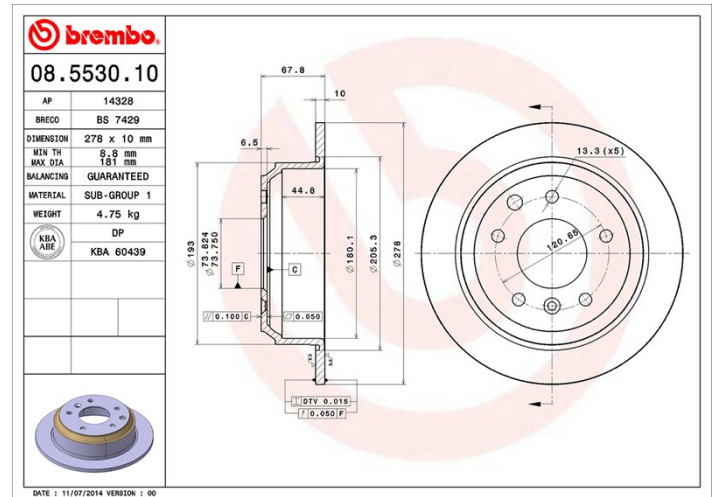

Disc technical data

Axle Rear

Diameter
278 mm

Overall height (A)
67,8 mm

Centring diameter (B)
73,8 mm

Number of holes (C)
5

Thickness (TH)
10 mm

Minimum thickness
8,8 mm

Tightening torque
90 Nm

Unit per box
2

EANCode
8020584553015

Brand part numbers

Brembo
08.5530.10

AP
14328

Breco
BS 7429

Technical specifications