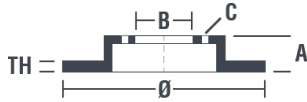

Disc technical data

Axle Rear

Diameter
278 mm

Overall height (A)
67,8 mm

Centring diameter (B)
73,8 mm

Number of holes (C)
5

Thickness (TH)
10 mm

Minimum thickness
8,8 mm

Tightening torque
90 Nm

Unit per box
2

EANCode
8020584553015

Brand part numbers

Brembo
08.5530.10

AP
14328

Breco
BS 7429

Technical specifications