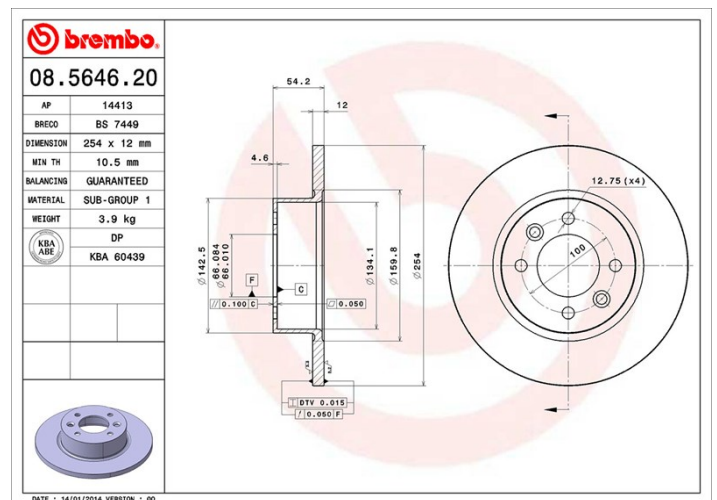

Disc
08.5646.20

brembo
AFTERMARKET

Disc technical data

Axle Rear

Diameter
254 mm

Overall height (A)
54,3 mm

Centring diameter (B)
66 mm

Number of holes (C)
4

Thickness (TH)
12 mm

Minimum thickness
10,5 mm

Tightening torque 
85 Nm

Unit per box
2

EANCode
8020584564622

Brand part numbers

Brembo
08.5646.20

AP
14413

Breco
BS 7449

Technical specifications

Compatible vehicles

RENAULT

Model	Type	Kw	Year
18 (134_)	1.6 Turbo (1345)	92	10/82 07/86
18 (134_)	1.6 Turbo Inj.	82	09/82 07/86
18 Variable (135_)	1.6 Turbo (1355)	80	09/82 07/86
25 (B29_)	2.0	88	03/87 12/93
25 (B29_)	2.0 (B297)	74	04/84 12/92
25 (B29_)	2.0 12V	103	06/88 12/93
25 (B29_)	2.0 12V (B294)	99	06/89 12/92
25 (B29_)	2.1 Diesel (B296)	46	04/84 05/89
25 (B29_)	2.1 Diesel (B296)	51	06/89 12/92
25 (B29_)	2.1 Turbo-D FWD (B290,	63	04/84 12/92

	B29W)		
25 (B29_)	2.2 (B29)	76	11/85 03/89
25 (B29_)	2.2 (B29B)	79	09/86 12/92
25 (B29_)	2.2 (B29E)	89	04/84 12/89
25 (B29_)	2.2 (B29E)	91	04/84 12/89
ESPACE I (J11_)	2.0 (J/S112)	74	01/88 12/90
ESPACE I (J11_)	2.0 (J/S112)	80	07/84 12/90
ESPACE I (J11_)	2.0 i (J116)	87	01/89 12/90
ESPACE I (J11_)	2.1 TD (J/S115)	65	10/84 12/90
ESPACE I (J11_)	2.2 (J117)	79	07/86 12/90
ESPACE II (J/S63_)	2.0 (J636)	76	01/91 10/96
ESPACE II (J/S63_)	2.1 TD (J633, J634, J/S635, J/S63D)	65	01/91 10/96
ESPACE II (J/S63_)	2.1 TD (J63E)	66	11/94 10/96
ESPACE II (J/S63_)	2.2 (J/S637, J63G)	79	01/91 10/96
FUEGO (136_)	1.6 Turbo (1365)	97	08/83 10/85