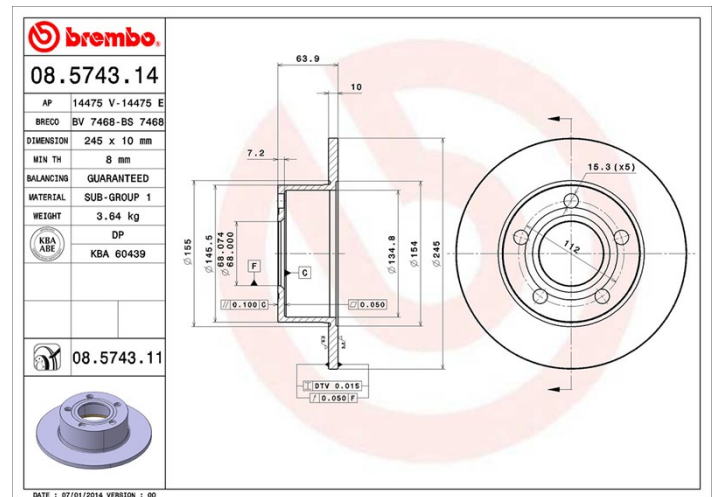

## Disc technical data

**Axle** Rear

**Diameter**  
245 mm

**Overall height (A)**  
63,9 mm

**Centring diameter (B)**  
68 mm

**Number of holes (C)**  
5

**Thickness (TH)**  
10 mm

**Minimum thickness**  
8 mm

**Tightening torque**   
120 Nm

**Unit per box**  
2

**EANCode**  
8020584013700