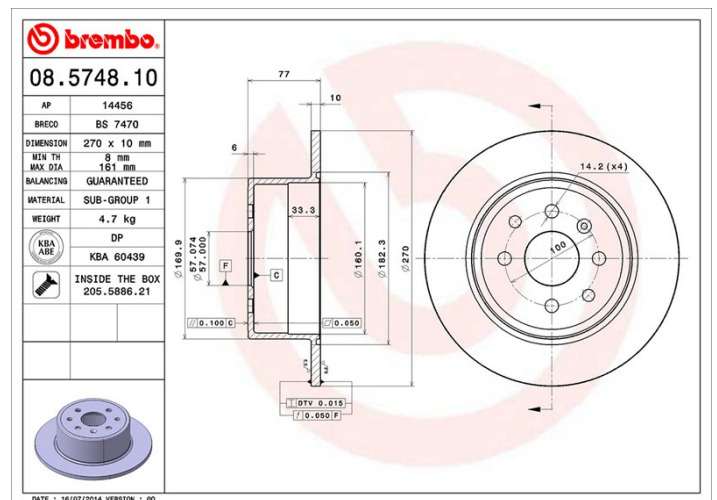

Disc
08.5748.10

brembo
AFTERMARKET

Disc technical data

Axle Rear

Diameter
270 mm

Overall height (A)
77 mm

Centring diameter (B)
57 mm

Number of holes (C)
4

Thickness (TH)
10 mm

Minimum thickness
8 mm

Tightening torque 
110 Nm

Unit per box
2

EANCode
8020584574812

Brand part numbers

Brembo
08.5748.10

AP
14456

Breco
BS 7470

Technical specifications

Disc with fixing screw

By supplying the fixing screw in the disc box, Brembo provides extra help to the mechanic if the original screw is rusty or worn to such an extent as to prevent or make it difficult to reuse.