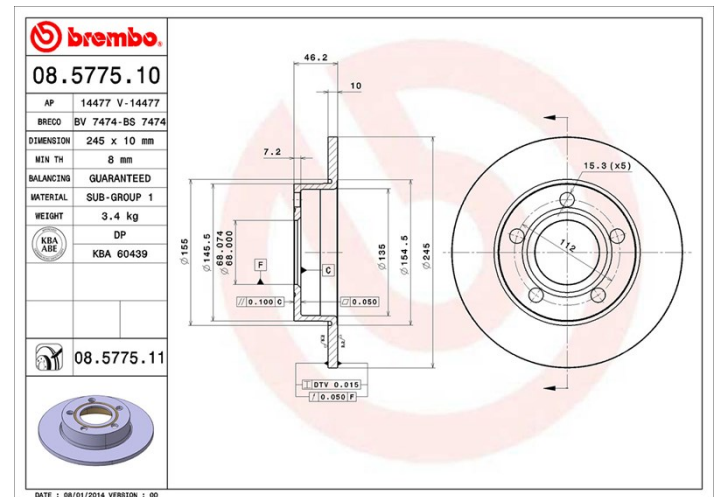

Disc
08.5775.10

brembo
AFTERMARKET

Disc technical data

Axle Rear

Diameter
245 mm

Overall height (A)
46,2 mm

Centring diameter (B)
68 mm

Number of holes (C)
5

Thickness (TH)
10 mm

Minimum thickness
8 mm

Tightening torque 
120 Nm

Unit per box
2

EANCode
8020584577516

brembo

Brand part numbers

Brembo
08.5775.10

AP
14477

Breco
BS 7474

Technical specifications

Compatible vehicles

AUDI

Model	Type	Kw	Year
100 (44, 44Q, C3)	1.8 Cat quattro	66	08/85 11/90
100 (44, 44Q, C3)	1.8 quattro	65	08/86 07/90
100 (44, 44Q, C3)	1.8 quattro	66	10/84 07/88
100 (44, 44Q, C3)	2.2 Cat quattro	101	06/89 11/90
100 (44, 44Q, C3)	2.2 E quattro	88	08/85 07/86
100 (44, 44Q, C3)	2.2 E Turbo quattro	121	08/86 11/90
100 (44, 44Q, C3)	2.2 quattro	101	08/84 12/88
100 (44, 44Q, C3)	2.3 E quattro	100	08/86 11/90
100 (44, 44Q, C3)	2.3 quattro	98	01/90 11/90