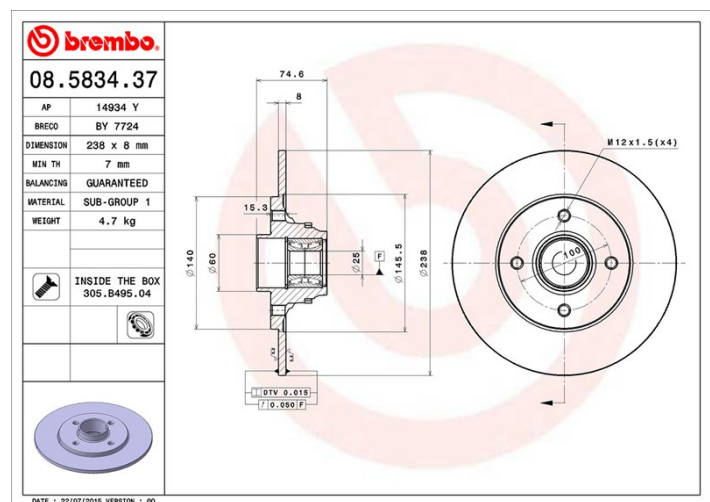

Brand part numbers

Brembo
08.5834.37

AP
14934 Y

Breco
BY 7724

Technical specifications

Integrated bearing

Brake discs with integrated wheel hub are used on the rear axle of specific car models. To simplify replacement, Brembo supplies a pre-assembled kit with the bearing previously fitted into the disc.

Compatible vehicles

RENAULT

Model	Type	Kw	Year
CLIO II (BB_, CB_)	1.2 (BB0A, BB0F, BB10, BB1K, BB28, BB2D, BB2H, CB0A,...)	43	09/98 -
CLIO II (BB_, CB_)	1.2 16V (BB05, BB0W, BB11, BB27, BB2T, BB2U, BB2V, CB05,...)	55	06/01 -
CLIO II (BB_, CB_)	1.2 LPG	43	09/98 06/09
CLIO II (BB_, CB_)	1.2 LPG (BB0A, CB0A)	44	03/99 05/01
CLIO II (BB_, CB_)	1.4 (B/CB0C)	55	09/98 05/05
CLIO II (BB_, CB_)	1.4 16V (B/CB0L)	70	10/99 09/04